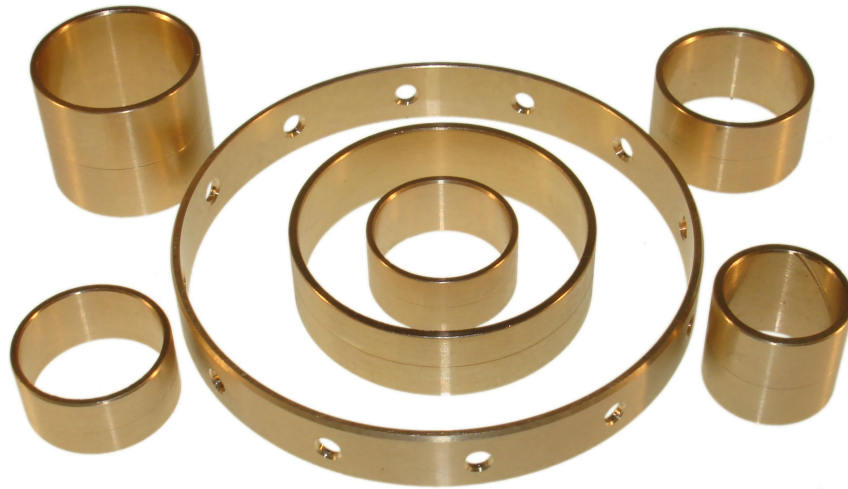

JF506E Bushing Kit

Part # 131500

**VW Golf, Jetta, Ford Monde &
Galaxy, MG Rover, Jag X type,
Mazda MPV**

- **Rear Cover Bushing**
- **Overdrive Hub Bushing**
- **Transfer Gear Bushing**
- **Stator Bushing**
- **Converter/Pump Bushing**
- **K1 Drum Bushing**